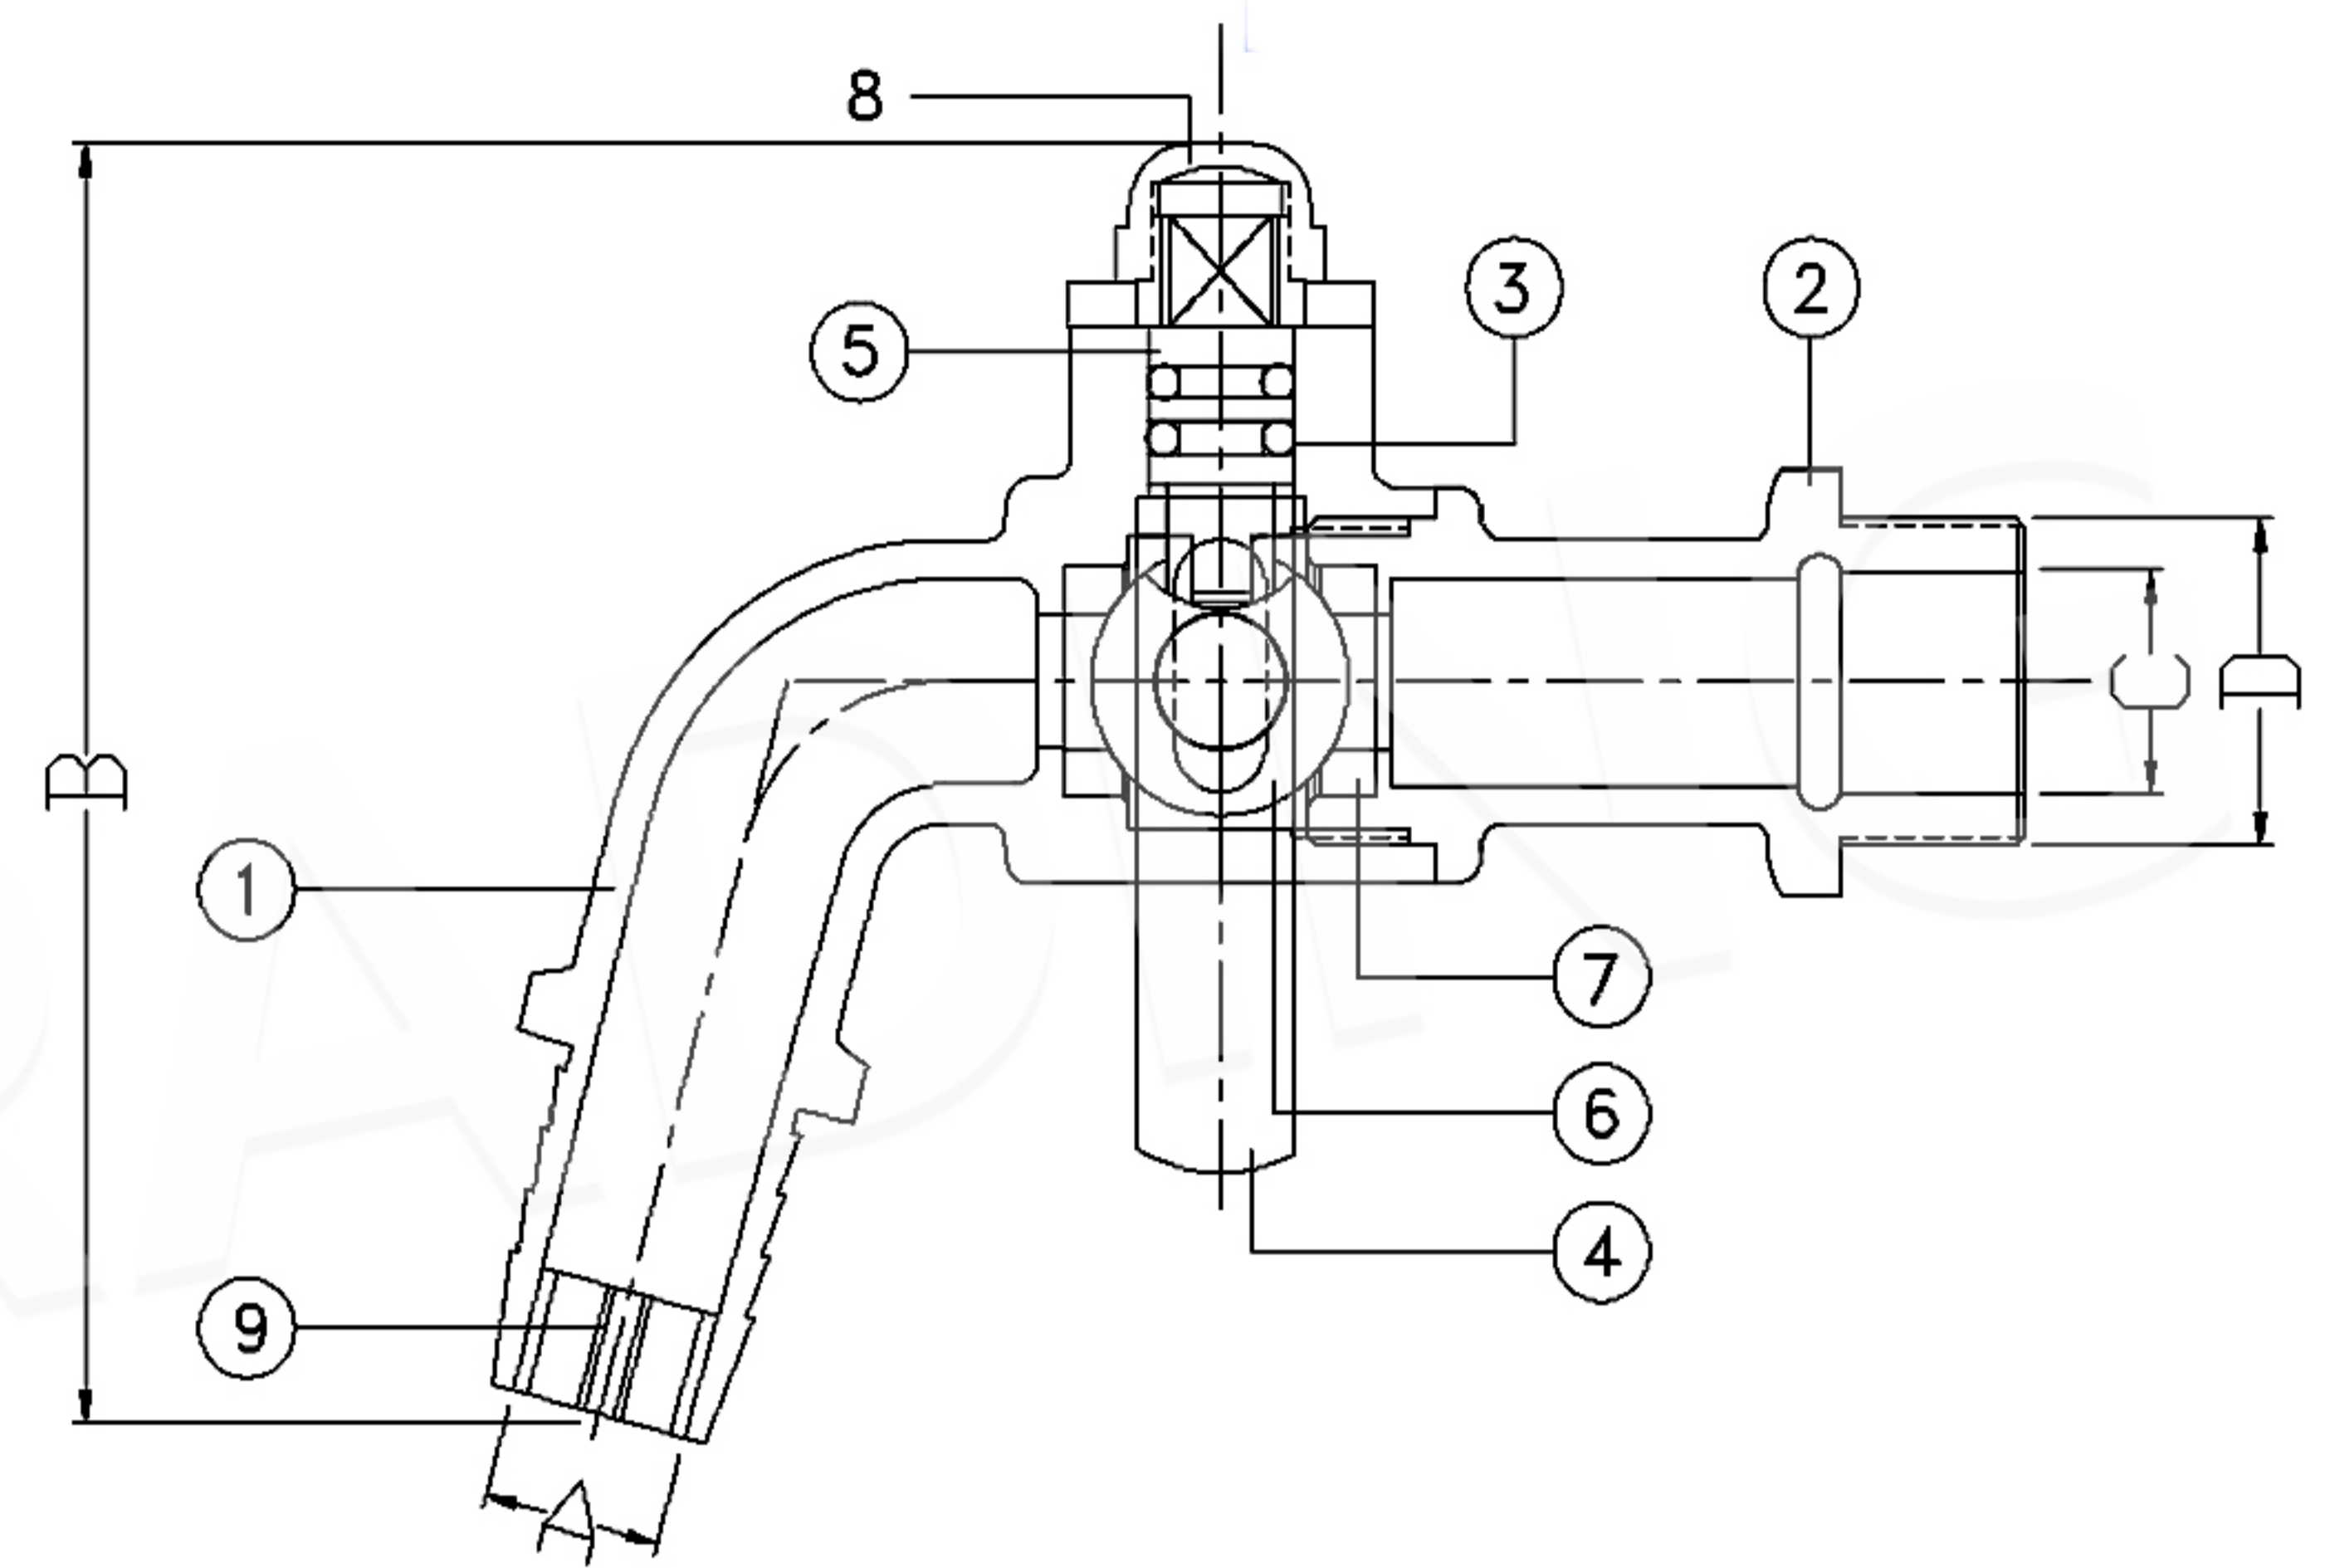

AZUMA

COCKS and VALVES

HOSE LOCK BALL TAP

MODEL DK

ก๊อกบอลกัญแจสนาม

NO.524

Dimension in mm.

SIZE	A	B	C	D	E
1/2"	12	85	14	PT1/2"	-
3/4"	17	100	20	PT3/4"	-

NO.	NAME	MATERIAL
1	Body	Brass with nickel plated
2	Tail	Brass with nickel plated
3	O-Ring	Rubber
4	Lever	Steel with nickel plated
5	Stem	Brass Rod
6	Ball	Brass with chrome plated
7	Packing	Teflon
8	Nut	Brass Rod
9	Strainer	Polymer